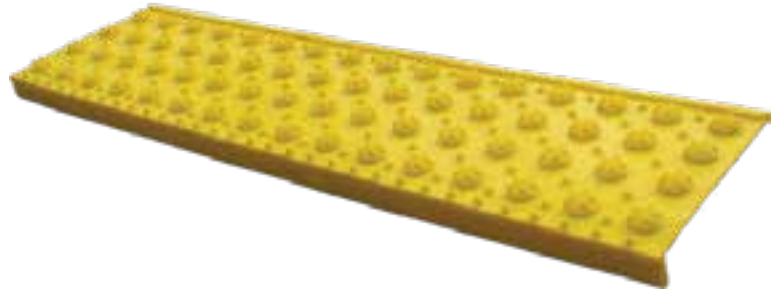

Product Info Sheet

We Facilitate Protecting Lives ♥ Mother Earth

Katch Kan®

Katch Mat™ - Stair Tread

Problem

- Personnel injuries on stairs due to slip, sprain, strain, and fatigue

Solution

An anti-slip, ergonomic features, high traction, easy to install stair tread.

Value

- Unsurpassed traction
- Durable yet lightweight
- Transition border eliminate trips when stepping on mat

Specifications

- Temperature and invert resistant material
- Easy installation – bolts to any style of stair tread grating

Item	Part #
KM™ - STAIR TREAD 12"W x 4"L	ATMAT-C04
KM™ - STAIR TREAD SADDLE CLIPS	ATMAT-ST-CLIP

Katch Kan™ Limited - An ISO 9001 & 14001 Company - Canada
Phone: 780.414.6083 | Toll Free: 1.800.840.2877

Katch Kan™ USA LLC.
Phone: 1.936.900.7890 | Toll Free: 1.866.827.2342

Katch Kan™ Bahrain W.L.L.
Phone: +973.1751.4438 | Toll Free: 1.800.961.5538
Worldwide Distributor List at katchkan.com

Original Equipment Manufacturer
Worldwide Patents/Patents/Patents Pending

Rig Safety System™

Zero Spill System™

facebook.com/KatchKanLtd
@KatchKan

Output: 14.Jul.2020 | Last Modified: 14.Jul.2020

Order Now
<http://j.mp/KKGetIt>