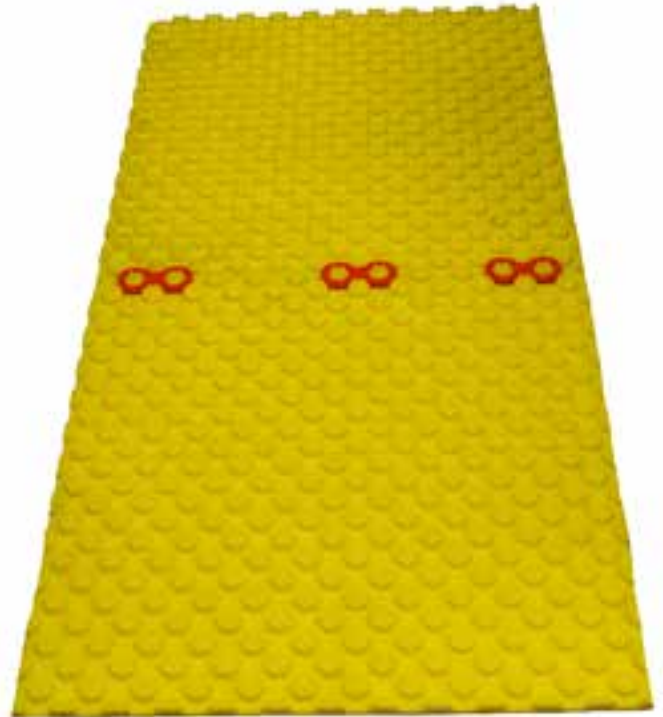

Product Info Sheet

We Facilitate Protecting Lives ♥ Mother Earth

Katch Kan®

Katch Mat™ - Thin Mat

Problem

- Work floor personnel injuries due to slip, sprain, strain, and fatigue

Solution

An anti-slip, ergonomic features, high traction safety mat.

Value

- Anti-slip/Anti-fatigue safety mat
- Custom design allows you to replace only specific components versus the entire mat
- To be placed in mechanical rooms and store rooms
- Unsurpassed traction
- Durable yet lightweight

Specifications

- Temperature and invert resistant material
- Easy installation - attaches together with clips
- 24" x 84"

Item	Part #
KM™ - Thin Mat	ATMAT-TH
KM™ - Thin Mat Connectors	ATMAT-TH-CON

Katch Kan™ Limited - An ISO 9001 & 14001 Company - Canada
Phone: 780.414.6083 | Toll Free: 1.800.840.2877

Katch Kan™ USA LLC.
Phone: 1.936.900.7890 | Toll Free: 1.866.827.2342

Katch Kan™ Bahrain W.L.L.
Phone: +973.1751.4438 | Toll Free: 1.800.961.5538
Worldwide Distributor List at katchkan.com

Original Equipment Manufacturer
Worldwide Patents/Patents/Patents Pending

Rig Safety System™

Zero Spill System™

[@KatchKan](https://www.facebook.com/KatchKanLtd)

Output: 14.Jul.2020 | Last Modified: 14.Jul.2020

Order Now
<http://j.mp/KKGetIt>